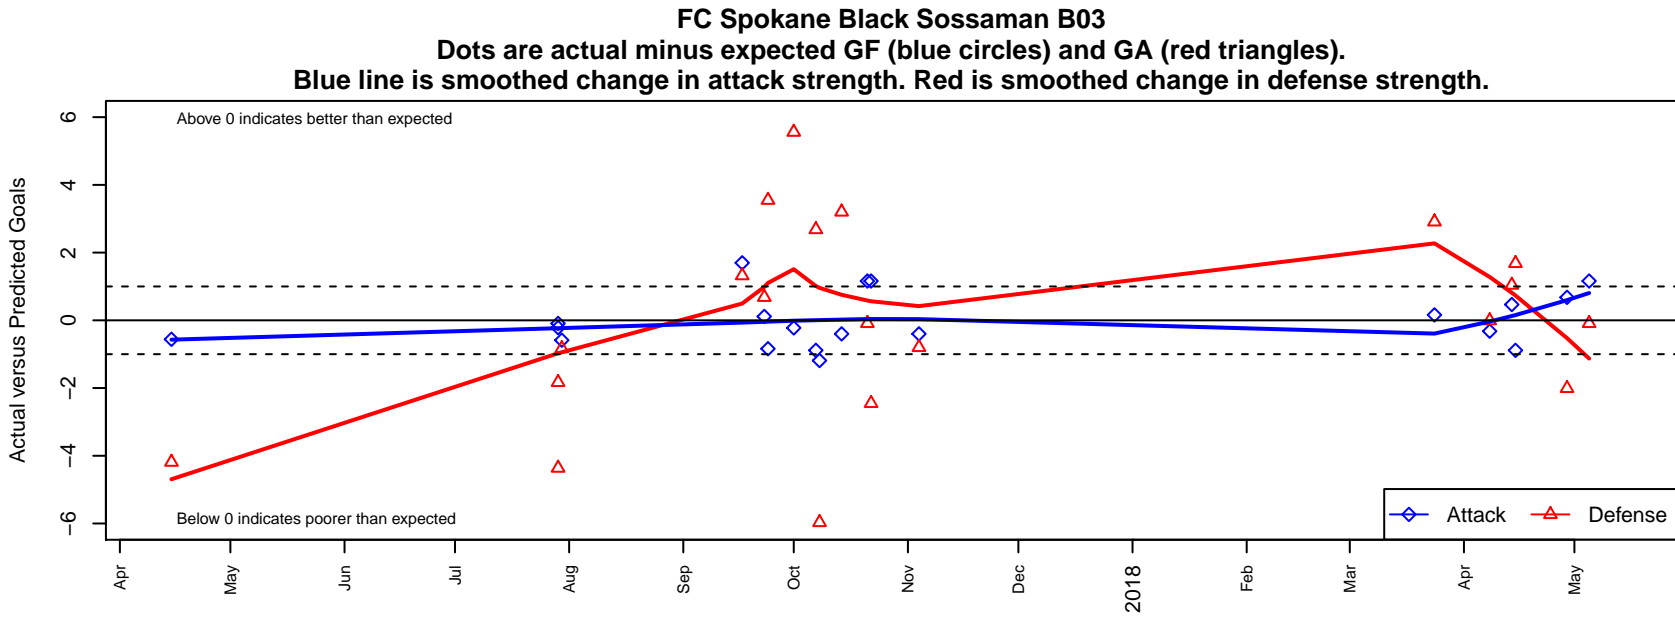

# FC Spokane Black Sossaman B03

FC Spokane  
 Spokane, WA  
 B03 total strength=848  
 attack=1.73 defense=0.81  
 fall league = PSPL Copa 1 – East U15  
 spr league = Spr PSPL EWA – '02/'03 Copa 1 -  
 notes= Sossaman 2016

**attack and defense variance (black dot)  
relative to other teams  
and top 10 in region**

**attack and defense rating  
relative to others at age  
and all opponents in last 13 months**

**Performance relative to 13 month average**